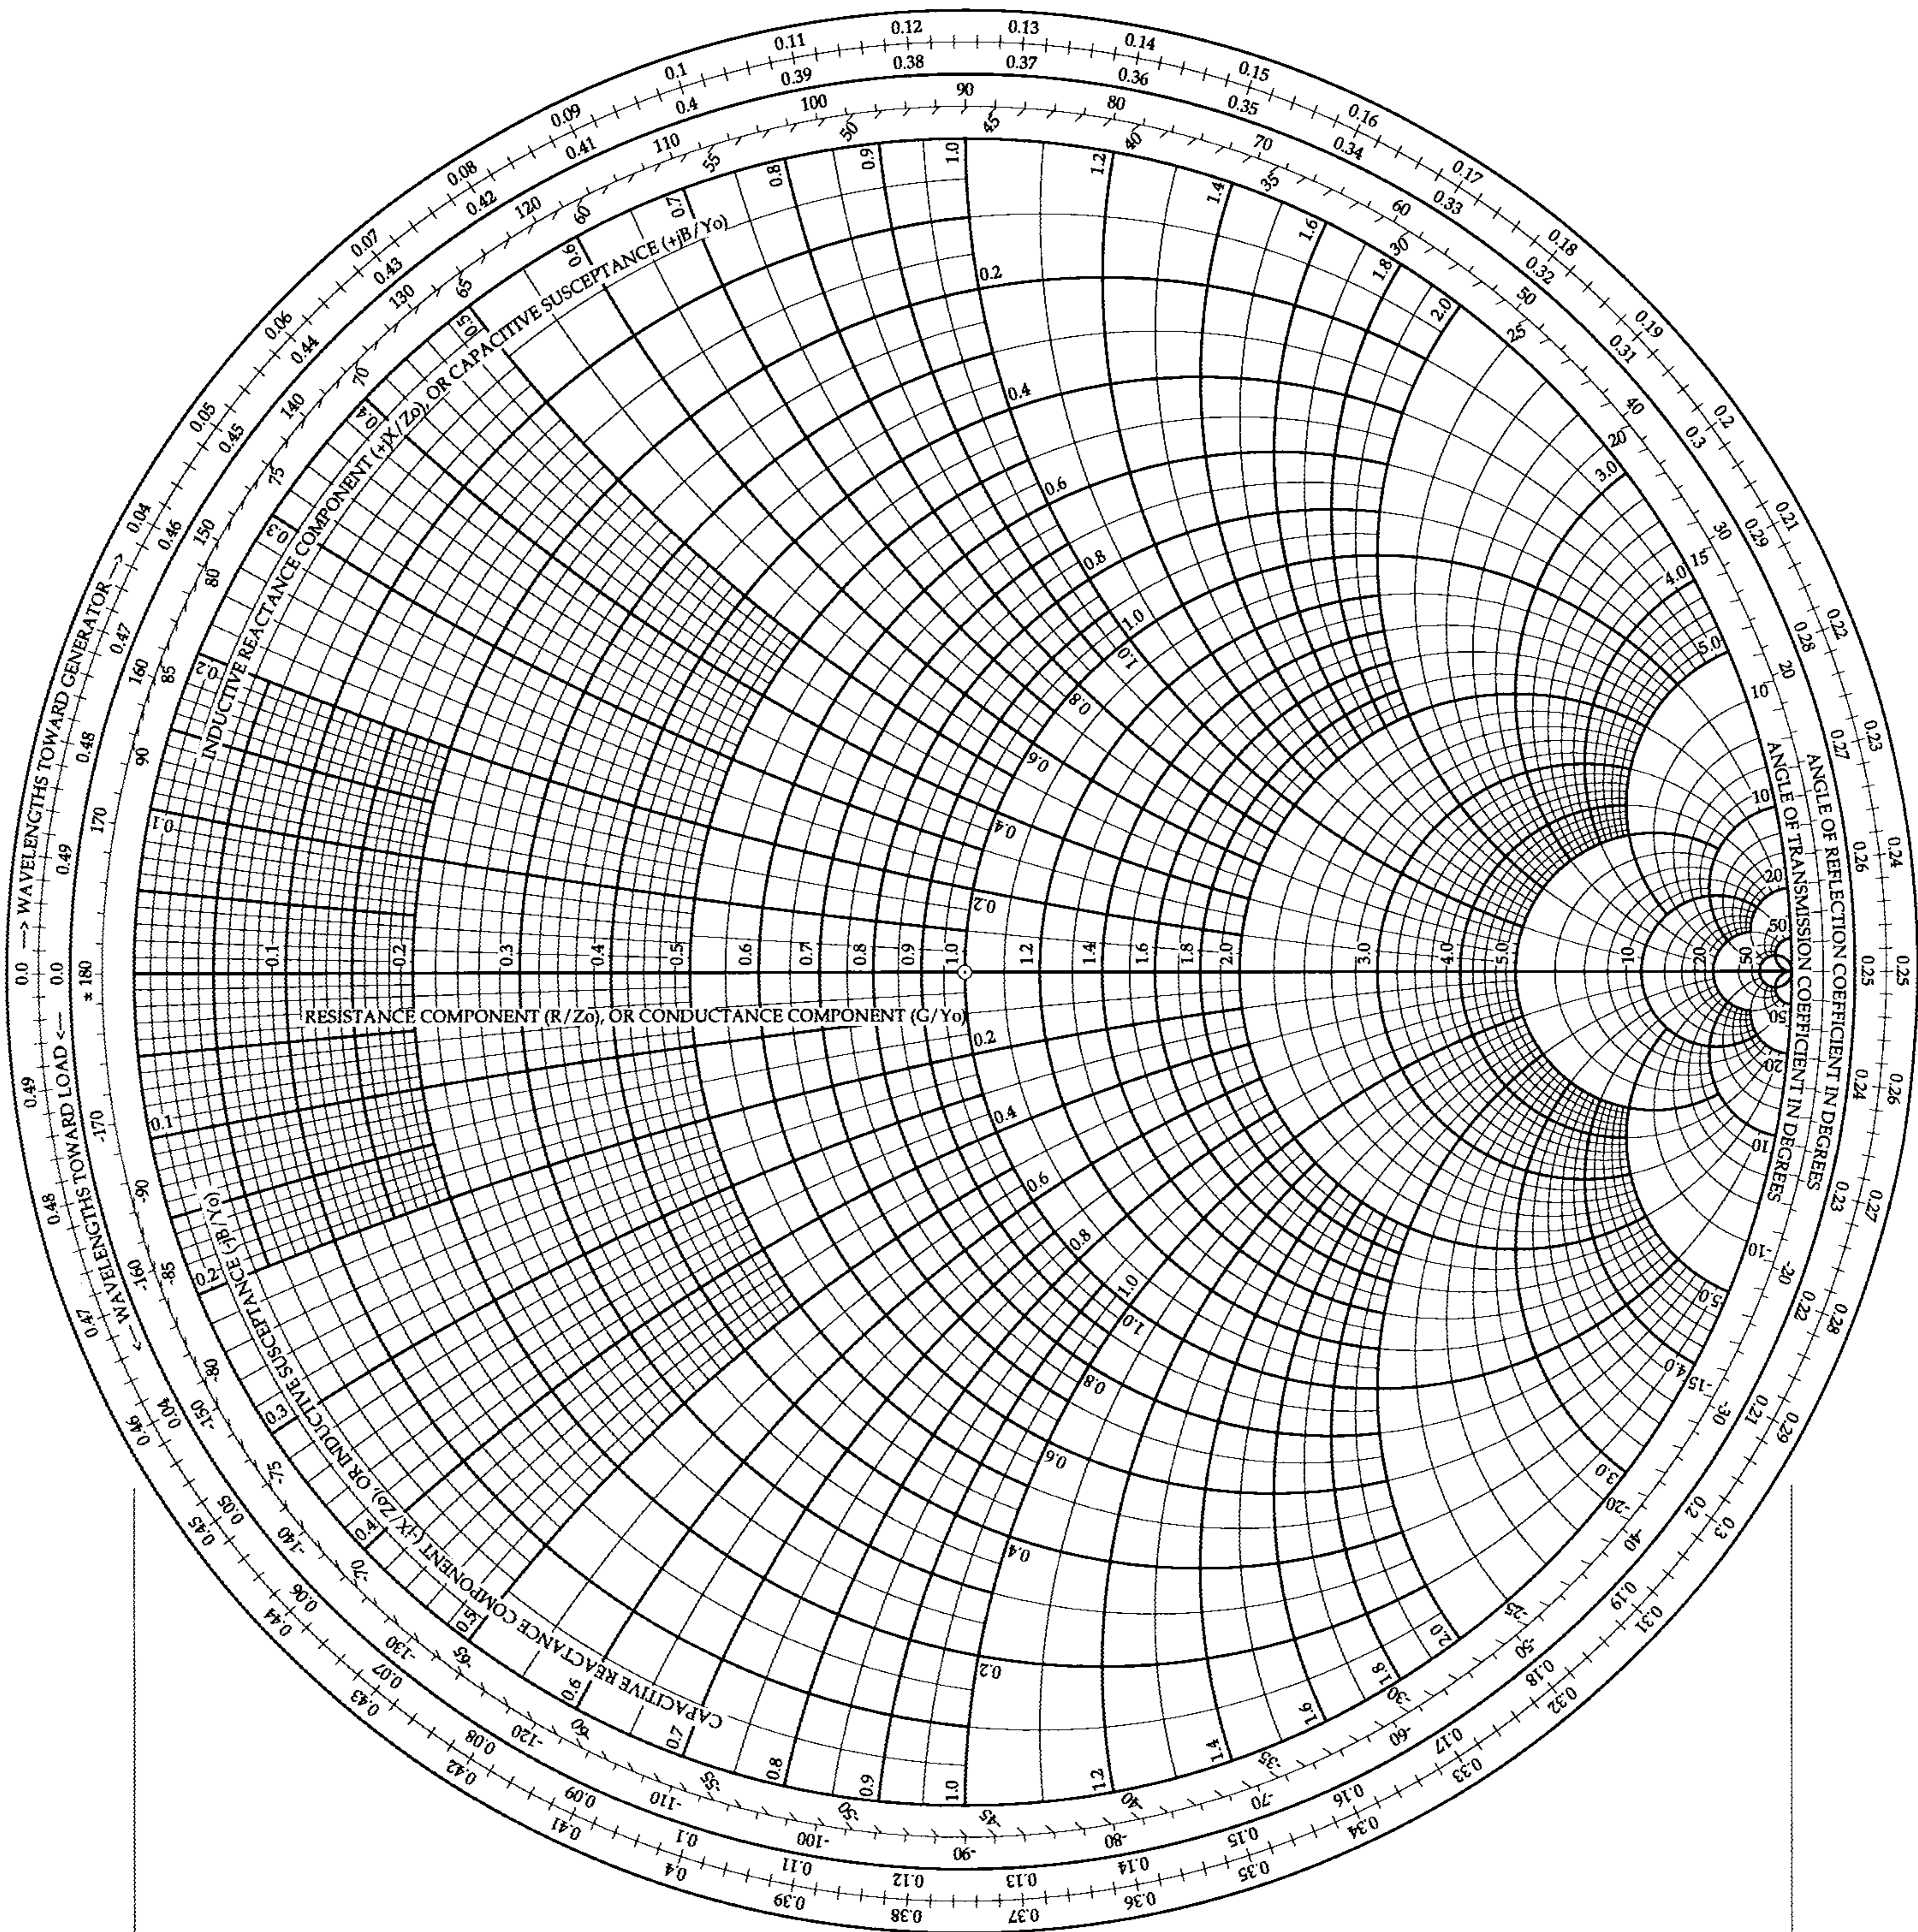

The Complete Smith Chart

Black Magic Design

RADIALLY SCALED PARAMETERS